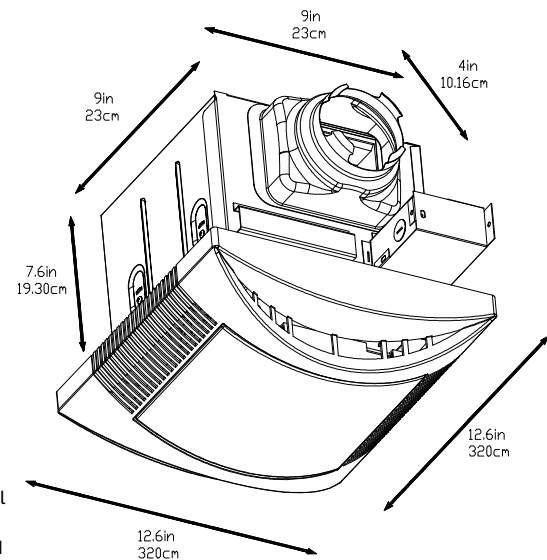

Bathroom Fan with light -90 CFM

4" Duct (Standard):
90 CFM/0.8Sones

Description

- Win Air 90CFM 0.8Sones Bathroom Fan with light

AC Motor

- Power rating of 120V/60HZ
- Long-life AC motor
- Blower wheel design using PP material
- AC motor engineered to run continuously

Housing

- Detachable 4" diameter plastic duct adapter
- Built-in backdraft damper

Grille

- Attractive design using ABS material
- Attaches directly to housing with torsion springs

SERVICE PARTS

No.	Description	
1	Grille	5 Motor
2	Long wood screws	6 Blower Wheel
3	Machine screws	7 Grill Spring
4	Fan Housing	8 Suspension Brackets

Warranty

- 1 year limited warranty

Model# BPT14-14ALB3		4" Duct (Standard)
Static Pressure (inches w.g.)		0.1
Air volume	CFM	90
Noise	Sone	0.8
Motor power consumption	Watts	24
Energy efficiency	CFM/Watts	3.75
Power rating	V/Hz.	120/60
Duct diameter	Inches	4

WIRING DIAGRAM