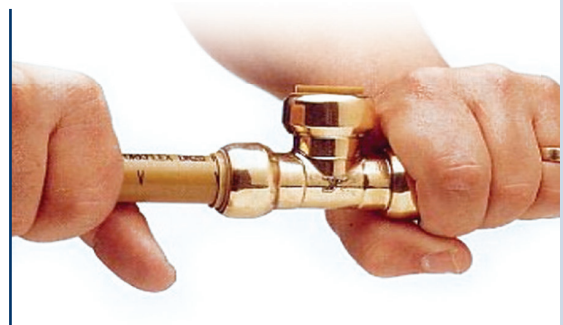

### Q What is a Push-Fit Fitting?

A An easy quick connect system to join copper, CPVC or PEX pipe in any combination with *no soldering, clamps or glue, even when water is present.*

Tee

Coupling

90° Elbow

### Q How does it work?

A Simply push to fit - no tools required.

When the pipe is inserted, the teeth in the Push-Fit fitting (or valve) bite down and grip tight while the o-ring inside the fitting creates a dependable seal.